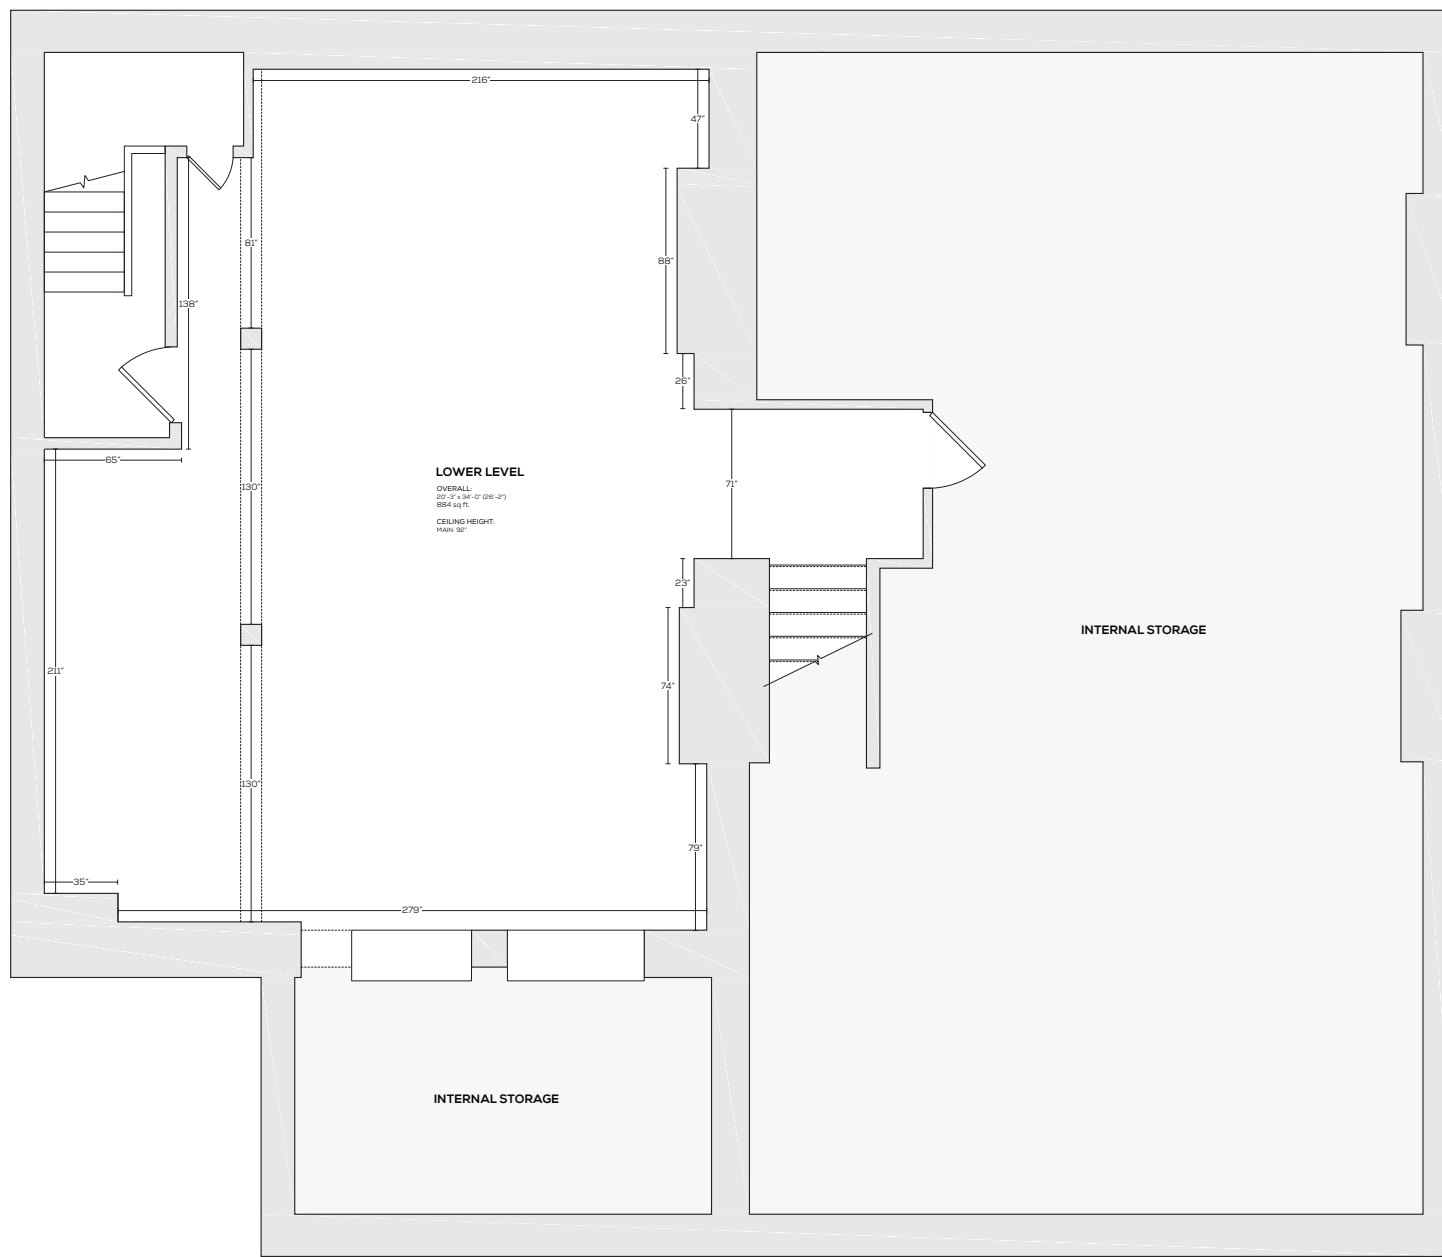

up to 200 guests

CAPACITY + FEATURES

FEATURES

- main floor - 2,800 sqft.
- inventory storage on lower level
- multiple service entrances
- multi-level design
- floor-to-ceiling south facing windows
- built-in feature bar
- 14 ft focal feature archway
- built-in floating glass bar
- weekly cleaning & janitorial services
- restrooms

email@tobenfoodbydesign.com
647.344.8323

space

STUDIO MEASUREMENTS PACKAGE

CONFIDENTIAL

request a personalized proposal

GET IN TOUCH WITH US

The sky is the limit. All of our proposals are designed specifically with your event in mind, so get in touch with us to customize a proposal to suit your event..